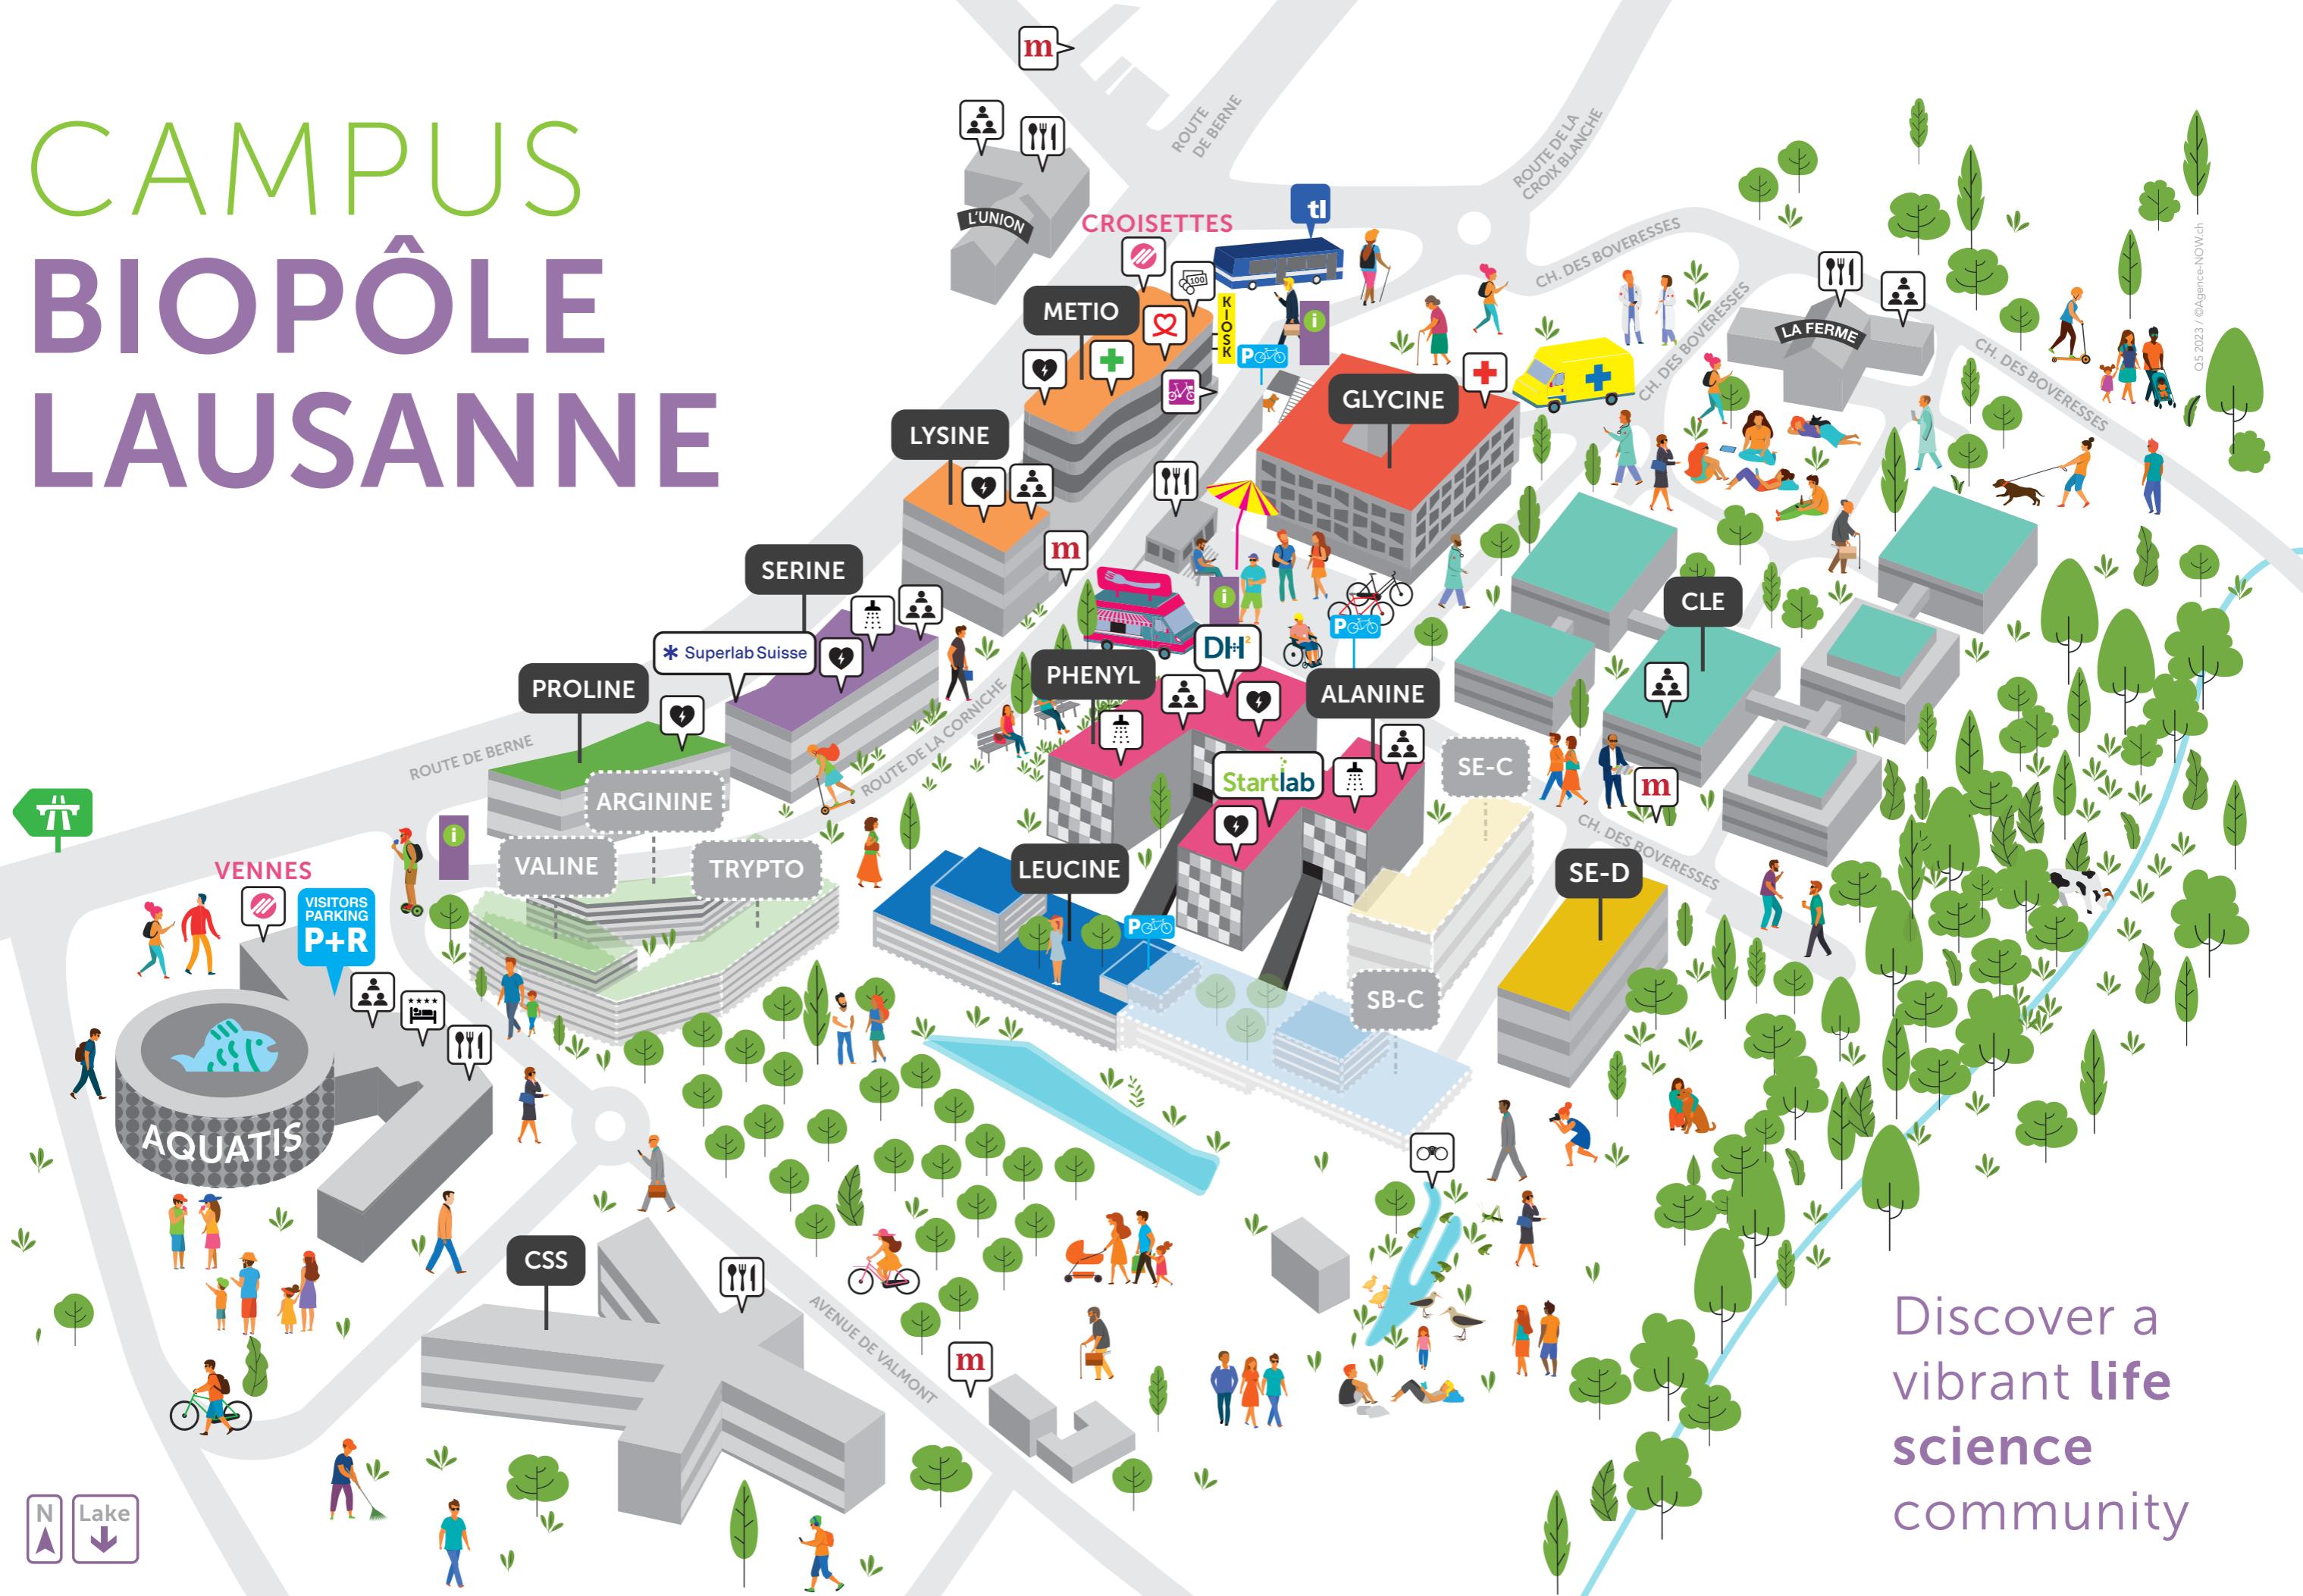

CAMPUS BIOPÔLE LAUSANNE

Discover a vibrant **life science** community

- Building
- Conference centre
- Food
- Cardiac defibrillator
- ATM
- Blood donation
- Medical and dental centre
- Pharmacy
- Shower
- Biotope
- Info
- Mobility car sharing
- Publibike
- Metro